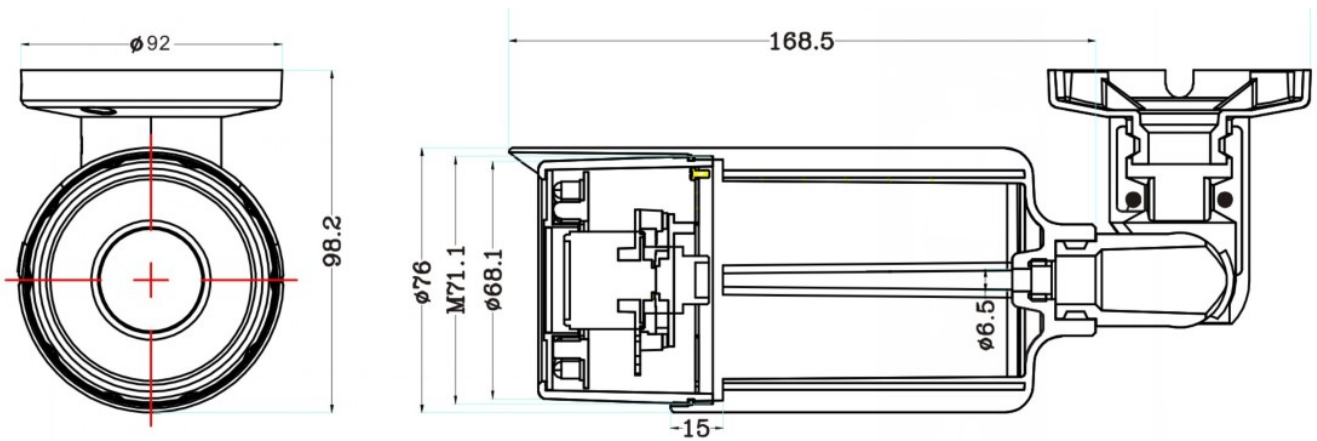

## HD 1080P BULLET IP Camera

## Features:

- ❖ 1/2.9" CMOS sensor
- ❖ HD resolution 1984x 1105
- ❖ Ultra low illumination 0.01Lux
- ❖ Day/Night (ICR), AWB, AGC, BLC, 2D/3D-DNR, IR-CUT
- ❖ Motion Detection, Privacy Mask, Mirror
- ❖ RTSP and Onvif 2.4 compatible
- ❖ H.264 dual-stream media server
- ❖ Easy-to-use P2P Cloud service
- ❖ Multi web browser, PC Client, mobile APP remote access
- ❖ Built-in POE 802.3af.
- ❖ Lightning protection 4000V
- ❖ Strong water-proof housing, IP66
- ❖ 6 pcs Array IR Leds, IR distance 30-40 meters
- ❖ 2.8-12 mm VF lens

## Technical Specifications:

<b>Model</b>	<b>APB201U</b>
<b>Camera</b>	
Image Sensor	1/2.9" CMOS
Effective Pixels	1984(H)×1105 (V)
Electronic Shutter	AUTO, 1/25s ~ 1/100000s
Min. Illumination	0.01Lux@F1.2(AGC ON), 0Lux IR on Auto/
Day/Night	Color/(B/W)/Timing
White Balance	Auto/Indoor/Outdoor
AGC/BLC	Support
DNR	2D/3D DNR
Other	Motion Detection, Privacy Mask, Mirror,
<b>Encode</b>	
Embedded Solution	Hi3516C
Video Standard	H.264
Video Resolution	Main stream: 1080P/720P@30fps Sub stream: VGA/360P@25fps
Video Bitrates	32Kbps - 6Mbps, VBR/CBR
Audio Standard IR	G.711-u
<b>Led</b>	
IR Led	6 pcs Array IR Leds
IR Distance Lens	30-40 M
<b>Focal length</b>	
focal length	2.8 - 12 mm VF lens
<b>Optional Function</b>	
<b>Network Services</b>	
Protocol	RTSP/FTP/PPPOE/DHCP/DDNS/NTP/UPnP
P2P	Yes
Web	IE , Firefox, etc.
Media	CMS, Android, IOS
ONVIF	2.4 compatible
<b>General</b>	
Network Port	1-RJ45, 100Mbps
PoE	Built-in PoE 802.3af
Power Consumption	< 8 W
Operating Temp.	-30℃-(+60)℃, 10%-90%RH